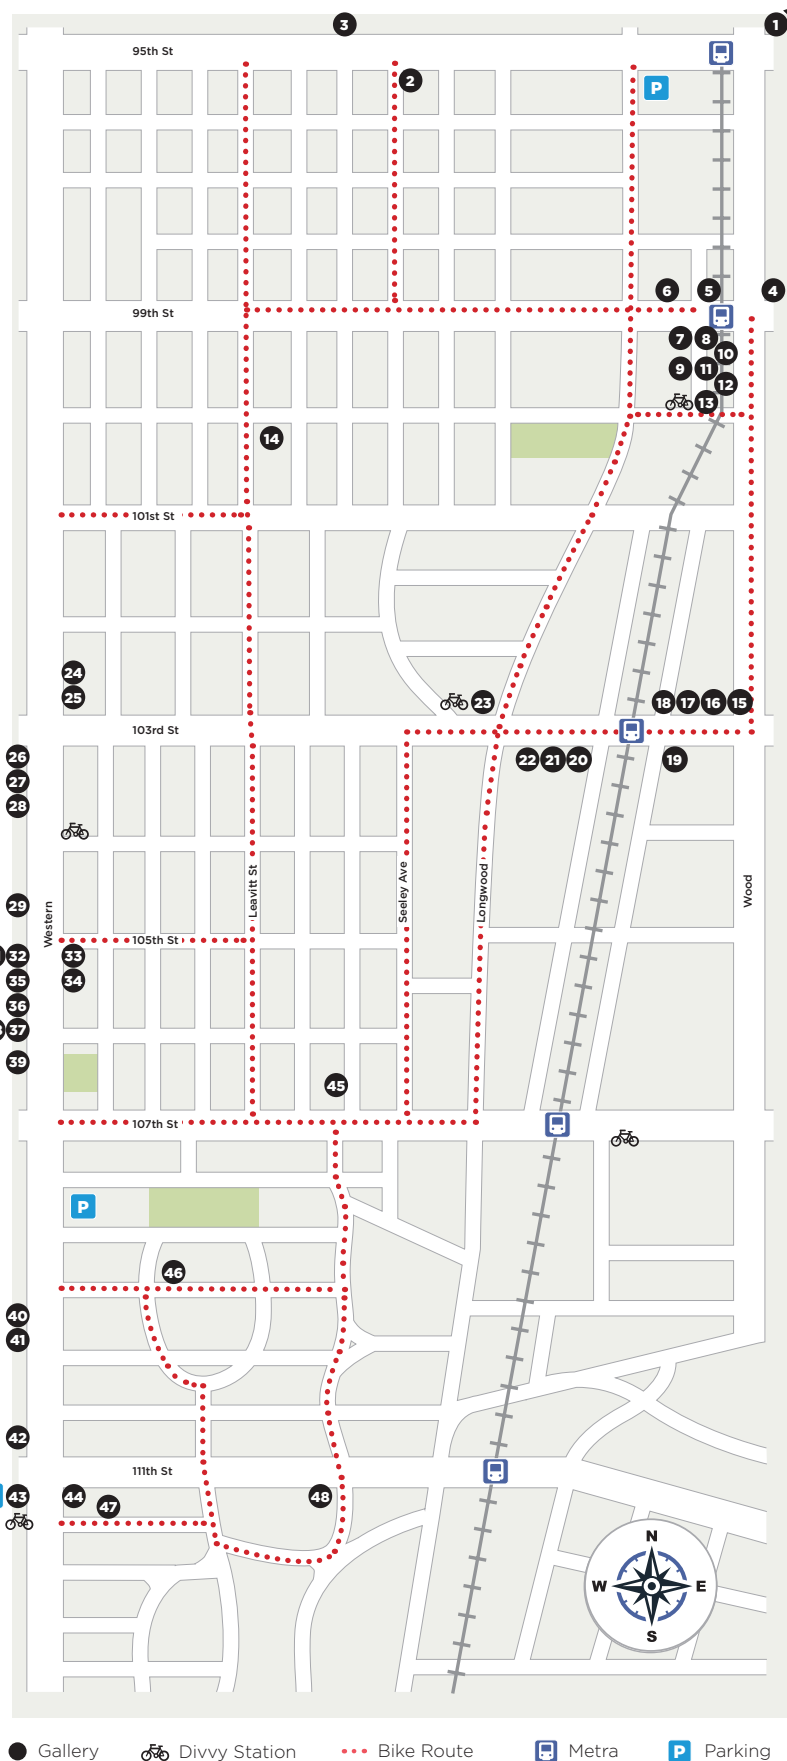

# BEVERLY ART WALK

**Saturday, September 18, 12-5pm**

The Beverly Art Walk is a free family-friendly festival of art, music, and community, featuring more than 125 artists at nearly 50 venues. Start your self-guided tour at any participating venue. Bike the Walk with a free Divvy ride! Use promo code **ARTWALK21** on the Divvy or Lyft app - bikes available at dock locations noted on map and at the Uprising Market at The Givins Castle.

The 2021 Beverly Art Walk is in celebration of Grande Dame Judie Anderson, in honor of her 50+ years making and advocating for the arts in Beverly/Morgan Park.

Free After Party at Nicky's, 6-10pm, featuring the Western Elstons.

## 95th street

- Wild Blossom Meadery** 9030 S. Hermitage Ave. Hollie Davis
- LAB Nutrition/95th Street Hub** 2025 W. 95th St. Leon Mechelle, Doris Barnes, Roby Nyther, Terence Johnson, mural by Revise CMW
- Southtown Health Foods** 2100 W. 95th St. Dalton Brown

## 99th street hub

- Pizzeria Depot** 1742 W 99th St. James Ross, Tiffany Stronsky
- Quantum Me** 99th & Walden Pkwy. Davis McCarty
- City Grange** 1818 W. 99th St. Matthias Schergen, Audrius V. Plioplys
- Art Walk Food Court** 1819 W. 99th St. Afro Joe's, Ghin Khao Eat Rice, Libby's Corner Chicago, Meze Table, Swanson's Deli
- Two Mile Coffee Bar** 9907 S. Walden Pkwy. Preston Thomas
- Tranquility Salon Company** 9908 S. Walden Pkwy. Dan McCabe, Charles Sheppard
- Oak & Bloom** 9909 S. Walden Pkwy. Kristen Malone, Sari Breslin
- Joplin Marley Studios** 9911 S. Walden Pkwy. Thomas Frank, Elaine Miller, Nicole Burns, Mith Painters Collective: Erica Rose, Cy McGourty, JB Fry, Will Flores; mural in back by Revise CMW
- Turkey** 9913 S. Walden Pkwy. Mith Painters Collective: Erica Rose, Cy McGourty, JB Fry, Will Flores
- Beverly Mural** 9221 S. Walden Pkwy. Mitch Egly, Celebrating 5 years
- Sutherland Elementary School** 10015 S. Leavitt St. I Madonnari Italian Festival & Family Fun Park (10am-2pm)