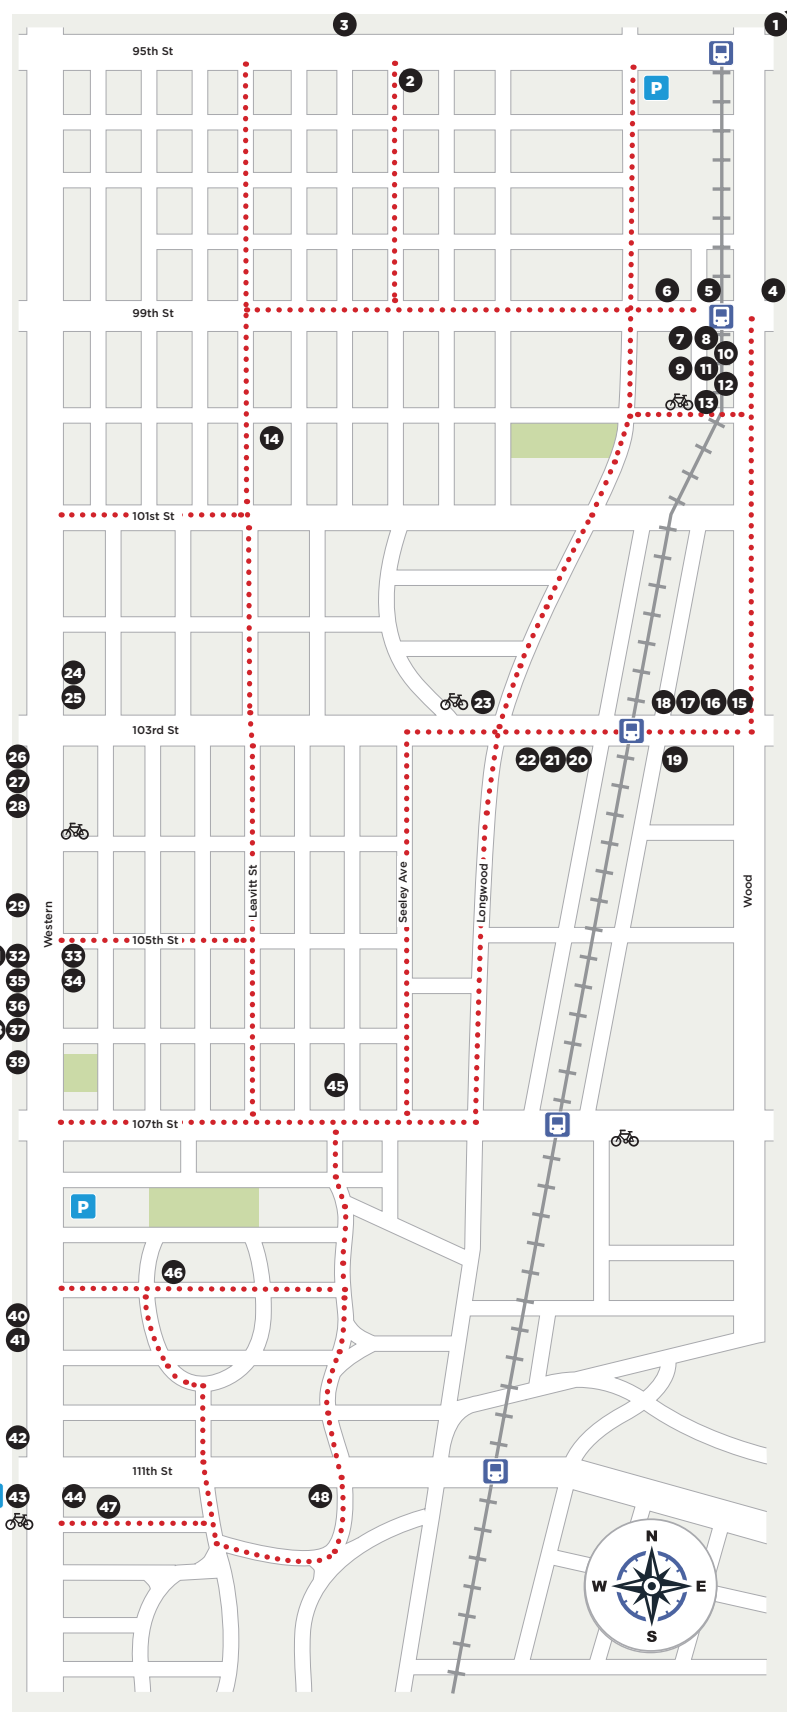

1. **KimmyKakes Café** 10225 S. Western Ave. Julie Chappetto, Michael Duffy
2. **Blazin' Cycles** 10227 S. Western Ave. Fiona Connors, Teen-Artist Collab #2
3. **Bookies** 10324 S. Western Ave. Mary Dawn Liddicoatt, John Brudek
4. **Running Excels** 10328 S. Western Ave. Pat Wiseman
5. **Ancestry Moon** 10338 S. Western Ave. Salima Cobb-Collins, Melvin Hargrett, Eddie Hudson, Cynthia Davis, Gregory Brown, Stephanie Coleman, Barbara Phinnesse, Orlando Cross, Maxine Perdue, Lakeisha Legania, Debra Gordon, Temera Roberts, Malik Worthy, Joy Williamson, Gayle Lindley-Grant, Anisha McFarland Hill, and Karen Carter. Live Music and English handbell demonstrations by The Music Scene.
6. **Horse Thief Hollow** 10426 S. Western Ave. Celebrating SXU's 175th Anniversary with an exhibition of student, alumni and faculty work featuring: Candi Helsel-Wil, Cherith Clottey, Emely SalgadoHuerta, Anahi Velazquez, Tatyanna Taylor, Cathie Ruggie Saunders, Nathan Peck, David Simpon, JohnGutierrez, Alejandra Rodriguez, Charlie Lunsford, William Avorio, Shay Lieske
7. **Alliance Contemporary** 2411 W. 105th St. Jomo Cheatham, Rick Therrio, Amy Regutti, Elijah Smith, Trish Happel, Robin Power, Linda Beierle Bullen
8. **THUG Hippie Bus** 10500 S. Western Ave. Amber Doherty (artist demo)
9. **Nicky's Art Garden** 10500 S. Western Ave. Paul Branton, Phil Cotton, Brendan McAlinden
10. **Get Dressed Chicago** 10503 S. Western Ave. Takako Konishi
11. **Levradigans Studios** 10517 S. Western Ave. Matthew Dicks
12. **Ken's Restaurant** 10522 S. Western Ave. Gary Kempczynski, Connie Wolfe, John Cizmar
13. **Beverly Bakery** 10528 S. Western Ave. Megan Quigley, Rita James, Vivienne James
14. **Everything's Relative Salon** 10548 S. Western Ave. Susan Larsen, Monica Balc
15. **Flypaper** 10552 S. Western Ave. Clifton Henri, Paul Branton, Sebron Grant
16. **Barney Callaghan's** 10618 S. Western Ave. Didier Nolet, Josiah Bara, Brian Keane, Nico Maldonado
17. **Edward E. Jones** 10930 S. Western Ave. Brian Heston, Carol Estes
18. **Open Outcry** 10934 S. Western Ave. GL Smothers
19. **Americanos** 11060 S. Western Ave. Phil Cotton, Francelia Herron Cotton, A. Nikki Greenlee
20. **Beverly Arts Center** 2407 W. 111th St. Victoria Loeb, Dorothy Straughter, Kat Huddleston, Darrin Patton, Fawn Arreddia, Matthew Dicks, Jason E. Jones, Femmejolie Arts, Briane Brittani, SXU Students
21. **Fyzical** 11113 S. Western Ave. Leon Williams, Samus Starbody, AYM High
22. **Judie Anderson's Studio** 10632 S. Hoyne Ave. Judie Anderson
23. **Pat Egan's Home Studio** 2266 W. 109th St. Pat Egan, Bridget Egan McMulin, Moe O'Donnell
24. **Boundary Gallery Chicago** 2334 W. 111th Pl. Joan Goldin, Melissa Potter; Terrain Biennial art installation
25. **Tom's Outdoor Art Oasis** 11112 S. Hoyne Ave. Brendan McAlinden, Tom Olson, Meg Wear, Mickey Lupe, Jack Denst, Jack Denst Docufilm, PatRigg Photography

● Gallery   🚲 Divvy Station   ... Bike Route   🚏 Metra   P Parking

19th Ward Youth & Community Foundation • 95th Street Business Association • Begin Within Therapy • Belle Up Boutique • Beverly Area Planning Assoc. • Beverly Arts Center • Beverly Bank • Beverly Dry Goods • Beverly Improvement Association • Beverly Phono Mart • Bookish Literacy Center • City Grange • Color Me Beauty Bar • County Fair • DiCola's Seafood • Divvy/Lyft • Everything's Relative Salon • Goose Island Brewery • Groff Painting Company • Horse Thief Hollow • John Harrell State Farm • Judie Anderson Studio • Karemac Photos • KimmyKakes Cafe • Live and Believe Nutrition • Marz Community Brewing Co. • Meineke Car Care Center • Michele Pettiford | Coldwell Banker Global Luxury • Morgan Park Academy • Morgan Park Beverly Hills Business Association • Nicky's of Beverly • Oak & Bloom • Oleander & Artesian • Olivia's Garden • Rex Foundation • Root Consignment Co. • Running Excels • South Side Irish Parade • St. Xavier University • Sutherland Elementary School • Sweet Freaks Chocolate • The Beverly Review • The Mortgage Exchange Kevin J. White • Tranquility Salon Co. • Turkey • Anonymous (2).

www.beverlyarts.org

info@beverlyarts.org